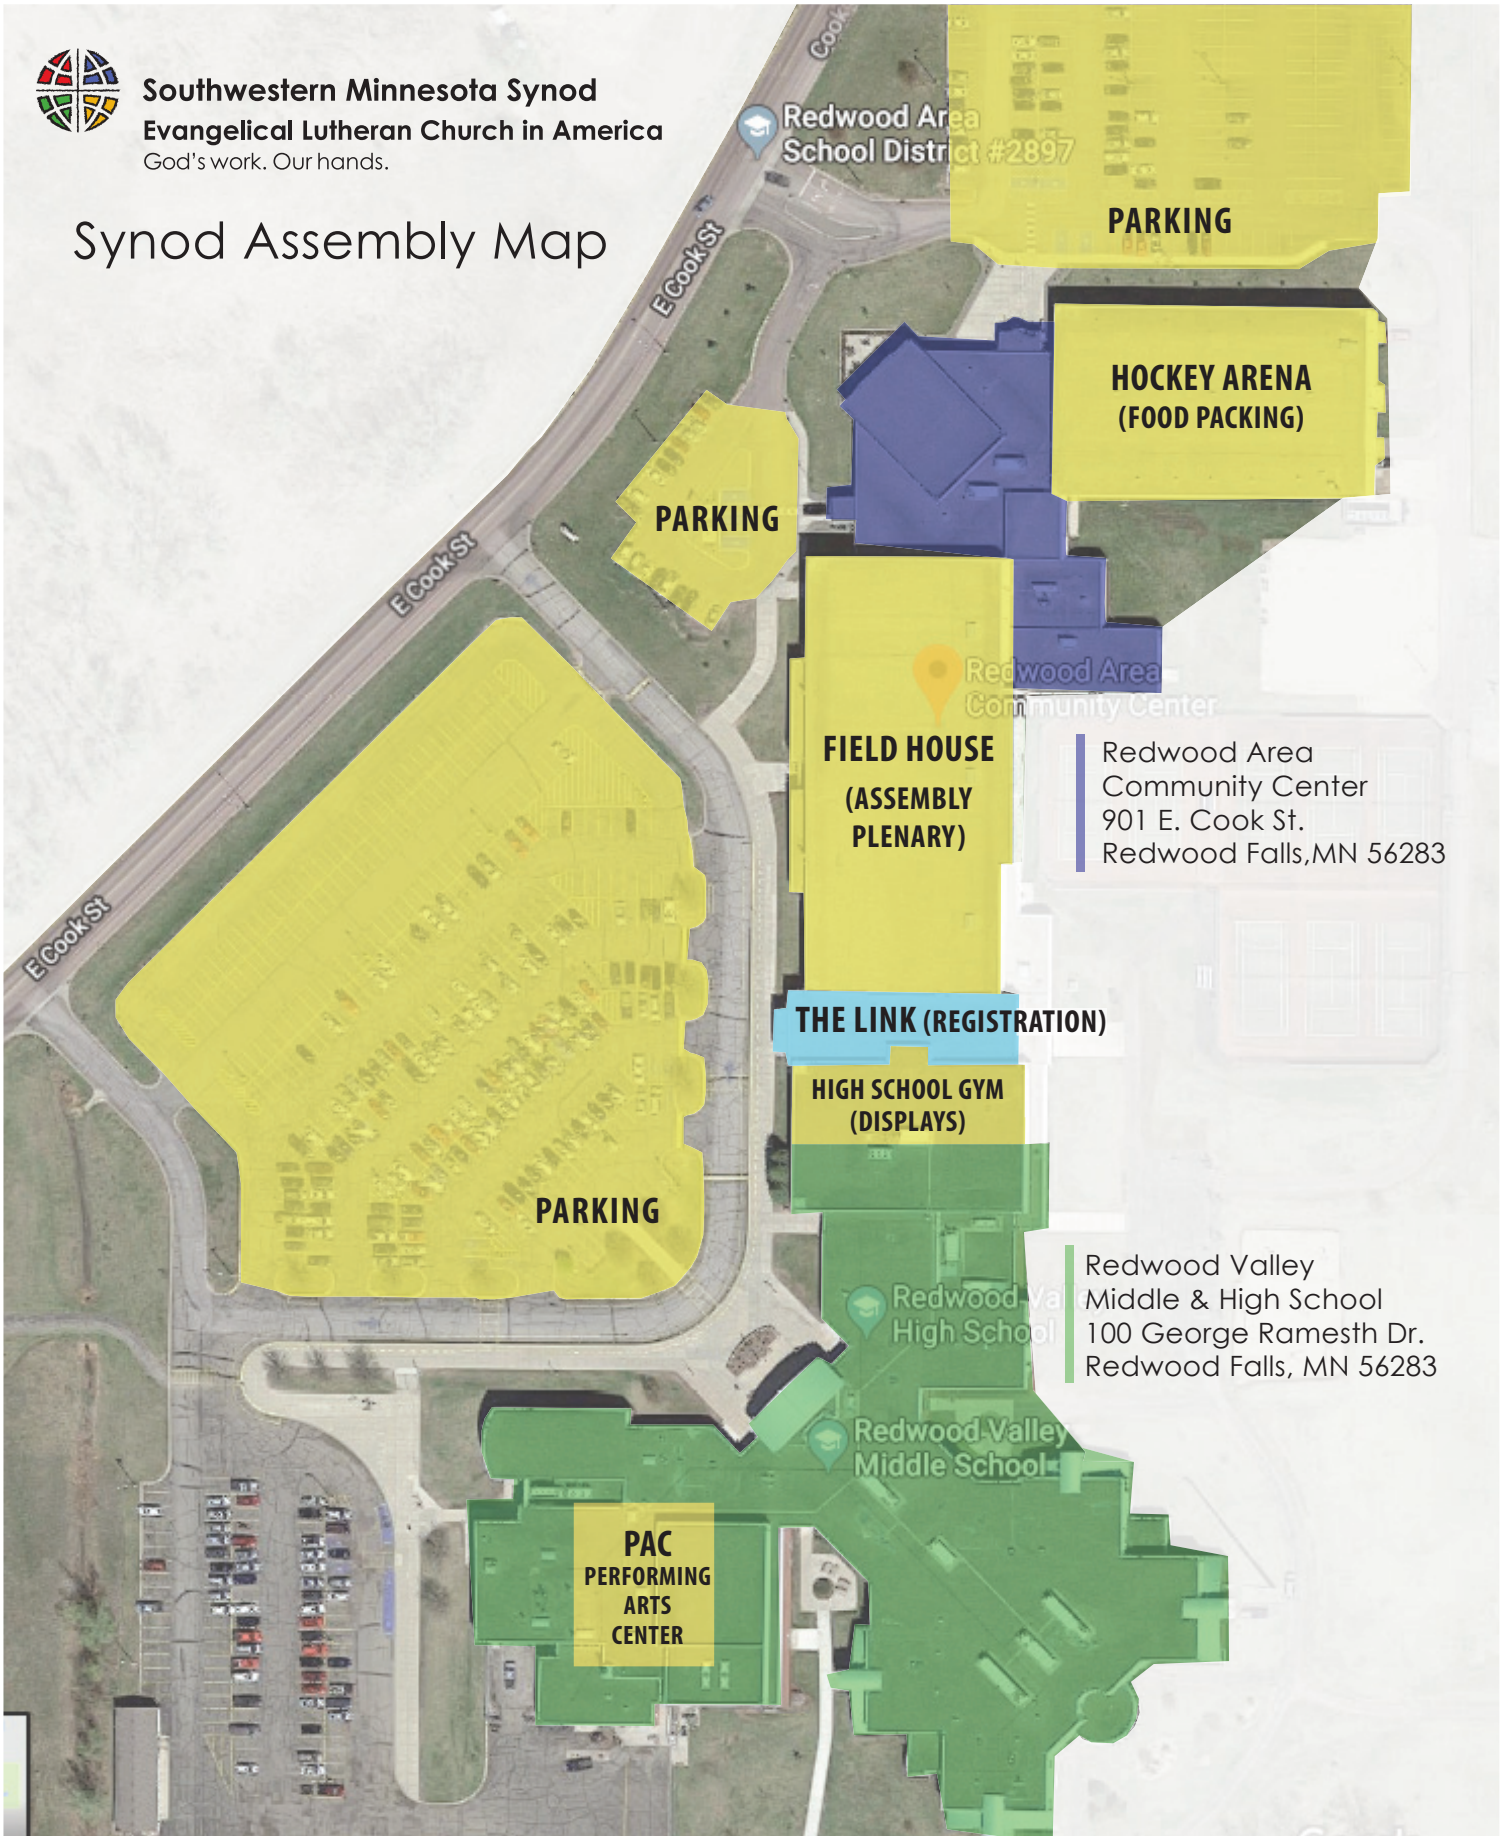

Southwestern Minnesota Synod
Evangelical Lutheran Church in America
 God's work. Our hands.

Synod Assembly Map

Redwood Area Community Center
 901 E. Cook St.
 Redwood Falls, MN 56283

Redwood Valley Middle & High School
 100 George Ramesth Dr.
 Redwood Falls, MN 56283