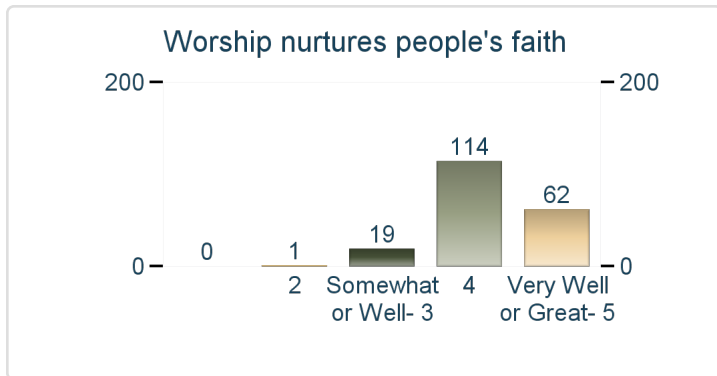

Total Congregations Reporting 197

Vitality Average of all congregations 3.7

How well do these phrases describe your congregation?

- Worship nurtures faith
- Helps deepen relationship with God
- Clear sense of mission
- Excitement about the future
- Always ready to try new things
- Works for social justice/ advocacy
- A positive force in the community

How well does your congregation do the following?

- Incorporate newcomers
- Seek out and use gifts of all ages
- Build strong, healthy relationships
- Manage disagreements health, respectful
- Help those in need
- Equip people to share their faith with others
- Interact with the local community
- Help people live out faith in daily life

Item by Item Congregational Responses

Shows the number of congregations that gave each response on a 1-5 scale

Connecting with God

Connecting with each other

Connecting with the world

Address social concerns/ Serving those in need