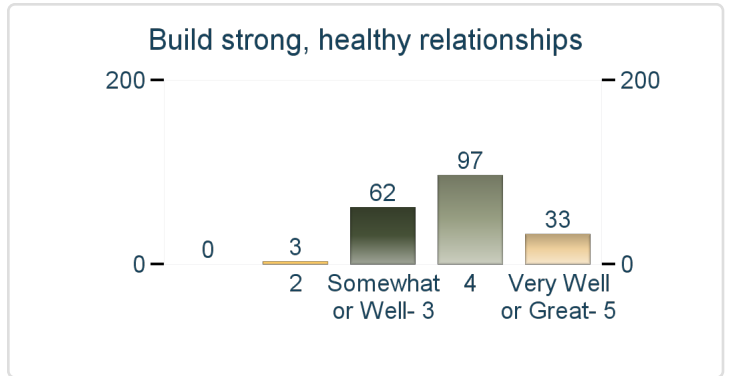

Total Congregations Reporting 197

Vitality Average of all congregations 3.7

How well do these phrases describe your congregation?

- Worship nurtures faith
- Helps deepen relationship with God
- Clear sense of mission
- Excitement about the future
- Always ready to try new things
- Works for social justice/ advocacy
- A positive force in the community

How well does your congregation do the following?

- Incorporate newcomers
- Seek out and use gifts of all ages
- Build strong, healthy relationships
- Manage disagreements health, respectful
- Help those in need
- Equip people to share their faith with others
- Interact with the local community
- Help people live out faith in daily life

Item by Item Congregational Responses

Shows the number of congregations that gave each response on a 1-5 scale

Connecting with God

Connecting with each other

Connecting with the world

Address social concerns/ Serving those in need