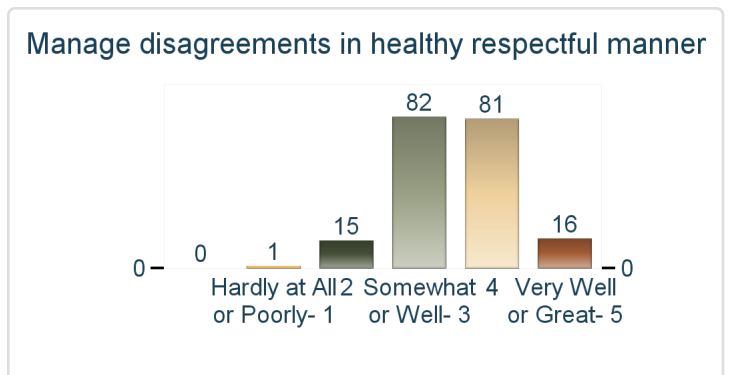

Total Congregations Reporting 197

Vitality Average of all congregations 3.7

How well do these phrases describe your congregation?

- Worship nurtures faith
- Helps deepen relationship with God
- Clear sense of mission
- Excitement about the future
- Always ready to try new things
- Works for social justice/ advocacy
- A positive force in the community

How well does your congregation do the following?

- Incorporate newcomers
- Seek out and use gifts of all ages
- Build strong, healthy relationships
- Manage disagreements health, respectful
- Help those in need
- Equip people to share their faith with others
- Interact with the local community
- Help people live out faith in daily life

Item by Item Congregational Responses

Shows the number of congregations that gave each response on a 1-5 scale

Connecting with God

Connecting with each other

Connecting with the world

Address social concerns/ Serving those in need