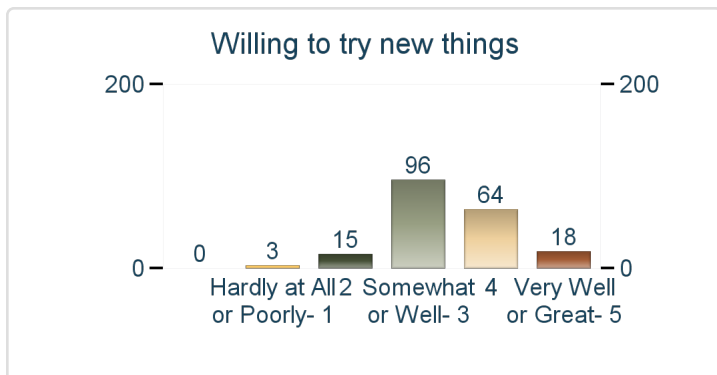

Total Congregations Reporting 197

Vitality Average of all congregations 3.7

How well do these phrases describe your congregation?

- Worship nurtures faith
- Helps deepen relationship with God
- Clear sense of mission
- Excitement about the future
- Always ready to try new things
- Works for social justice/ advocacy
- A positive force in the community

How well does your congregation do the following?

- Incorporate newcomers
- Seek out and use gifts of all ages
- Build strong, healthy relationships
- Manage disagreements health, respectful
- Help those in need
- Equip people to share their faith with others
- Interact with the local community
- Help people live out faith in daily life

Item by Item Congregational Responses

Shows the number of congregations that gave each response on a 1-5 scale

Connecting with God

Connecting with each other

Connecting with the world

Address social concerns/ Serving those in need