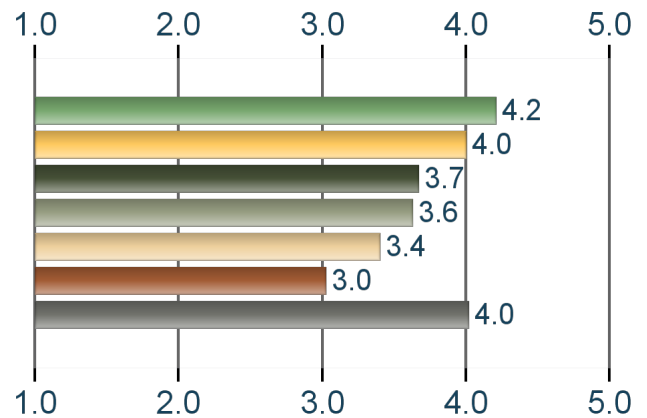

Synod: Southwestern Minnesota Synod, ELCA

Synod ID 3F

Congregation's connections with God, each other & the world

The 2015 annual report asked leaders to answer 15 questions about their congregation's connections with God, each other and the world. All items ranged from 1 (poor) to 3 (okay or well) to 5 (great). The responses provide a snapshot of congregational leaders' perception of their relative strengths and challenges. This report shows the average response on each item for all congregations within the synod. Next, it shows the number of congregations that gave each response for each item.

To use this information, look at the highs and lows. Note areas with average ratings over 4 as strengths and under 3 as challenges for your synod. Consider using this report to focus synodical efforts. Use the charts on the last two pages to identify issues where congregations with strengths can help those who struggle. Congregation specific reports are available to each congregation at www.congregationalvitalityproject.com. Log in with the same user name and password as the annual report. Synod staff can access congregation specific data and summaries of all synod congregations on the same website under the DEM login.

Total Congregations Reporting 197

Vitality Average of all congregations 3.7

How well do these phrases describe your congregation?

- Worship nurtures faith
- Helps deepen relationship with God
- Clear sense of mission
- Excitement about the future
- Always ready to try new things
- Works for social justice/ advocacy
- A positive force in the community