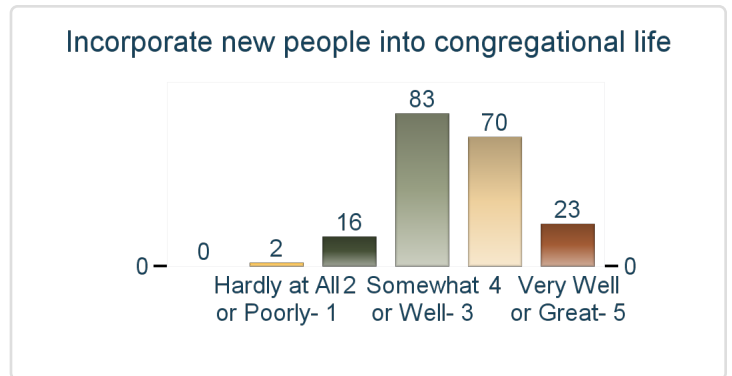

Total Congregations Reporting 197

Vitality Average of all congregations 3.7

How well do these phrases describe your congregation?

- Worship nurtures faith
- Helps deepen relationship with God
- Clear sense of mission
- Excitement about the future
- Always ready to try new things
- Works for social justice/ advocacy
- A positive force in the community

How well does your congregation do the following?

- Incorporate newcomers
- Seek out and use gifts of all ages
- Build strong, healthy relationships
- Manage disagreements health, respectful
- Help those in need
- Equip people to share their faith with others
- Interact with the local community
- Help people live out faith in daily life

Item by Item Congregational Responses

Shows the number of congregations that gave each response on a 1-5 scale

Connecting with God

Connecting with each other

Connecting with the world

Address social concerns/ Serving those in need