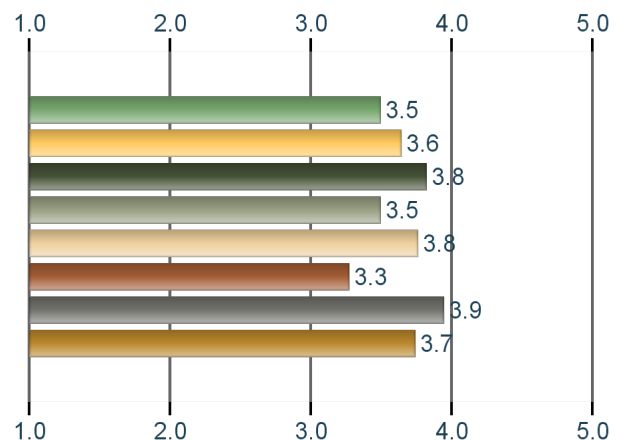

Synod: Southwestern Minnesota Synod, ELCA

Synod ID 3F

Congregation's connections with God, each other & the world

The 2015 annual report asked leaders to answer 15 questions about their congregation's connections with God, each other and the world. All items ranged from 1 (poor) to 3 (okay or well) to 5 (great). The responses provide a snapshot of congregational leaders' perception of their relative strengths and challenges. This report shows the average response on each item for all congregations within the synod. Next, it shows the number of congregations that gave each response for each item.

To use this information, look at the highs and lows. Note areas with average ratings over 4 as strengths and under 3 as challenges for your synod. Consider using this report to focus synodical efforts. Use the charts on the last two pages to identify issues where congregations with strengths can help those who struggle. Congregation specific reports are available to each congregation at www.congregationalvitalityproject.com. Log in with the same user name and password as the annual report. Synod staff can access congregation specific data and summaries of all synod congregations on the same website under the DEM login.

Total Congregations Reporting 197

Vitality Average of all congregations 3.7

How well do these phrases describe your congregation?

- Worship nurtures faith
- Helps deepen relationship with God
- Clear sense of mission
- Excitement about the future
- Always ready to try new things
- Works for social justice/ advocacy
- A positive force in the community

How well does your congregation do the following?