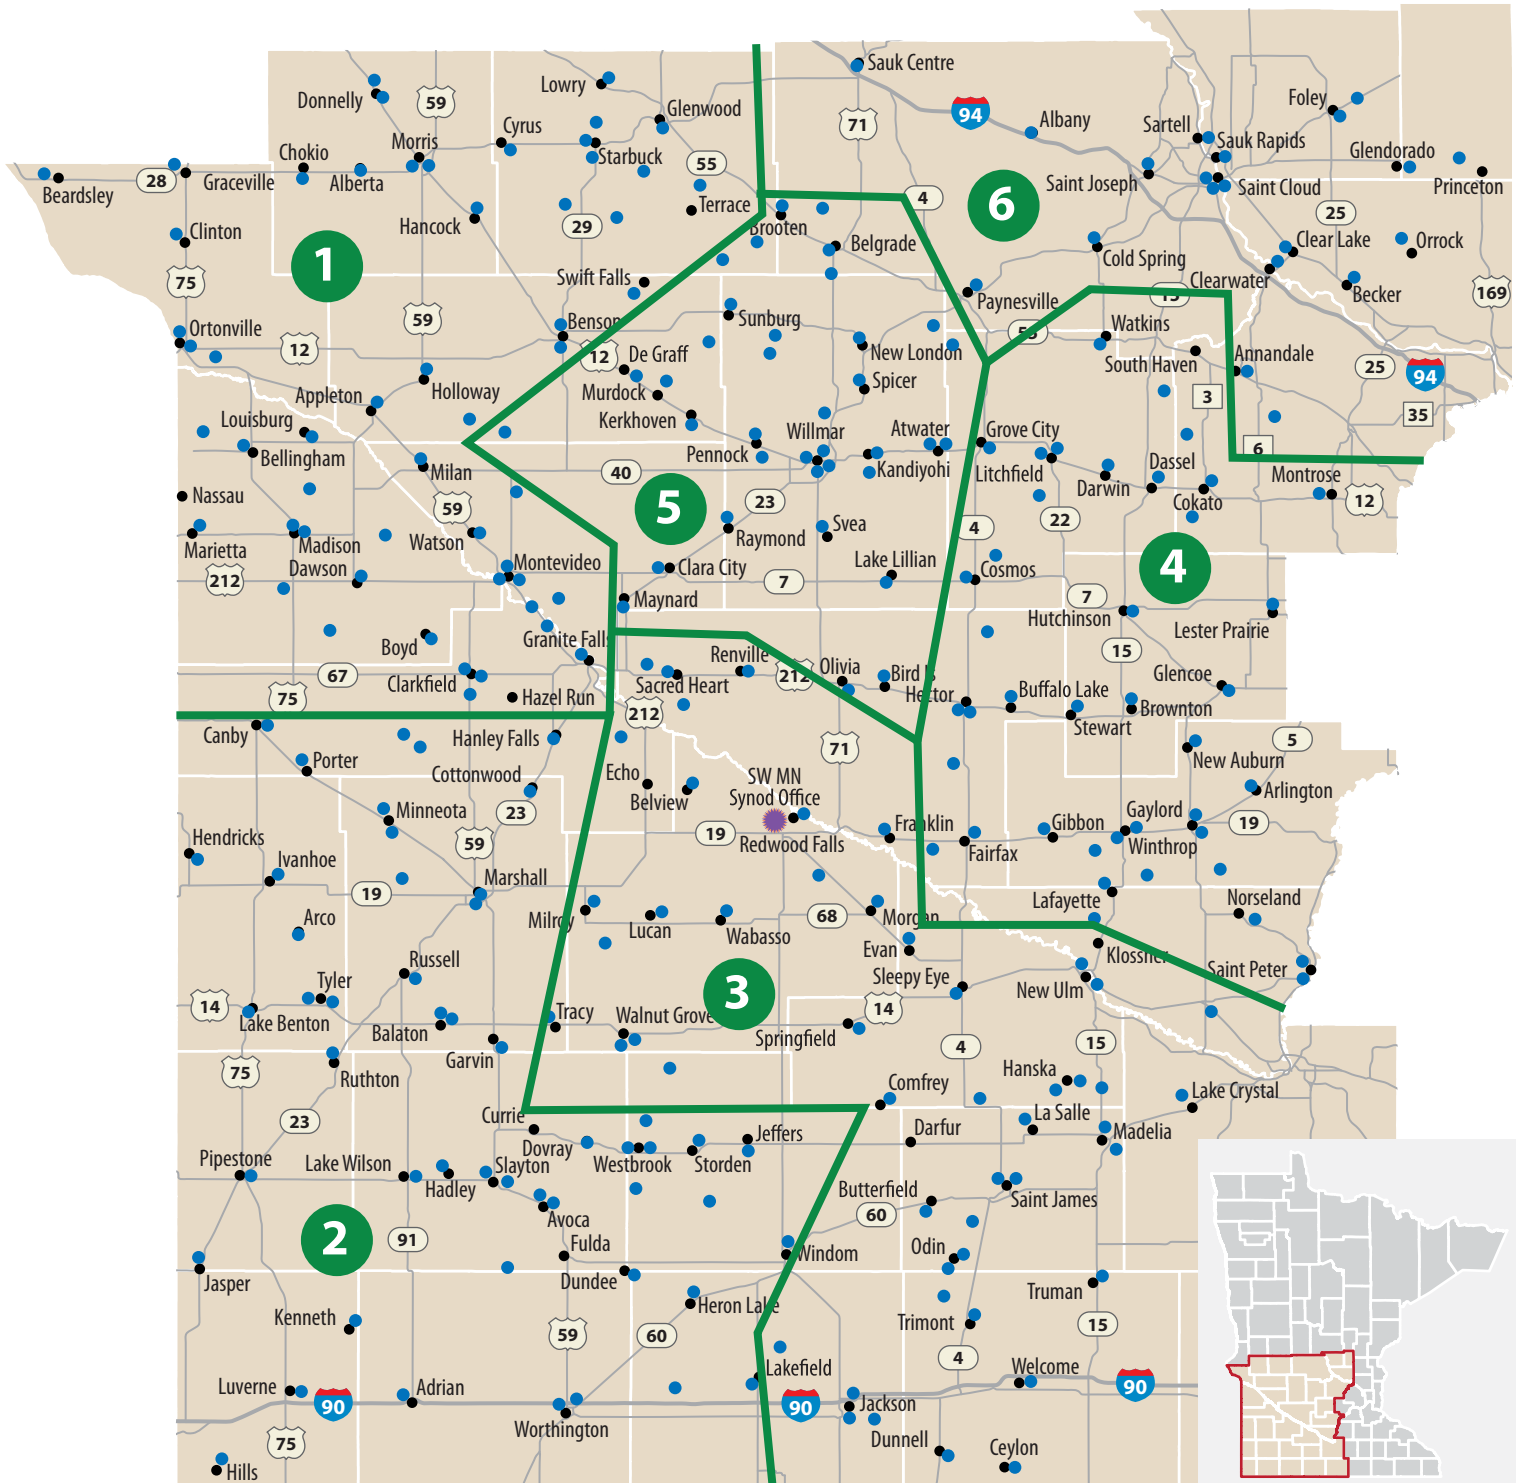

Southwestern Minnesota Synod

Evangelical Lutheran Church in America

God's work. Our hands.

A Proposal to Move from Our Current
Ten Conference Structure to a
Six Conference Structure

Average Worship Attendance

1 - 3,286	3 - 3,329	5 - 4,241
2 - 4,416	4 - 3,670	6 - 3,816